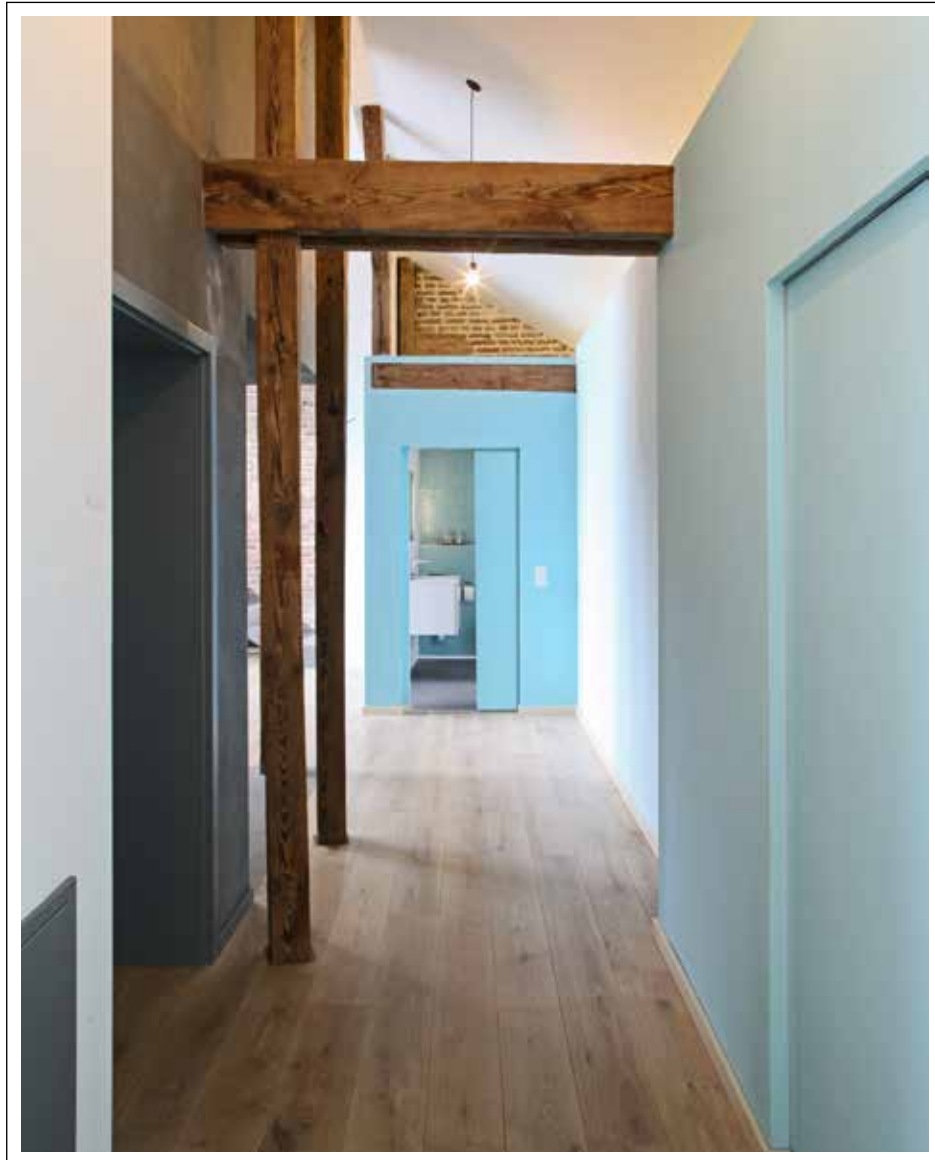

08

LOFT IN KREUZBERG

PROJECT

Restoration of an brick/concrete building, keeping part of the old wooden structure.

ARCHITECT

Dipl. Ing. Arch. Tanja Meyle
Ph. Markus Mahle

LOCATION

Berlin (Germany)