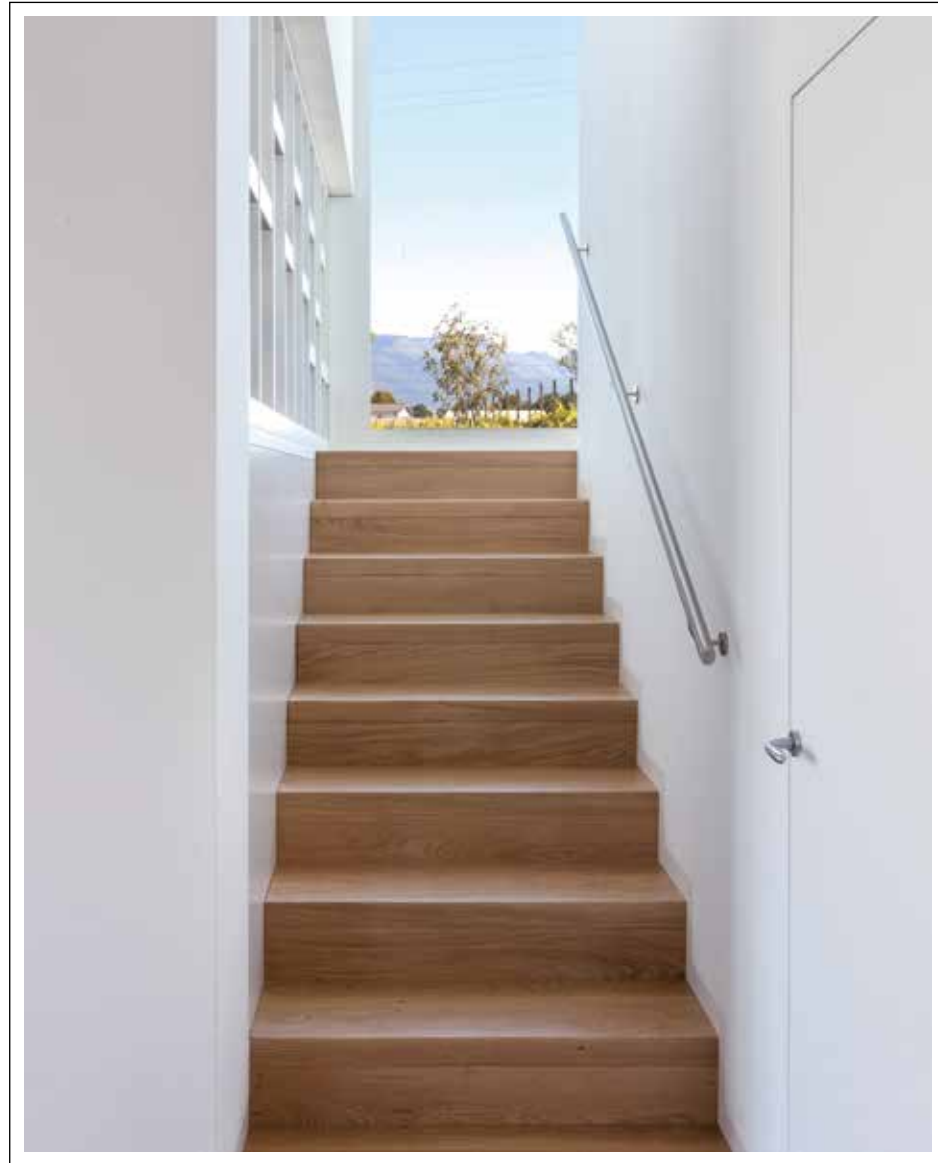

07

HOUSE IN TREVISO

PROJECT

New construction of a private home.

ARCHITECT

Chiara Carniel
Ph. Enrico Dal Zotto

LOCATION

Treviso (Italy)

YEAR

2016

PRODUCTS

ECLISSE Syntesis® Line Battente
ECLISSE Syntesis® Baseboard