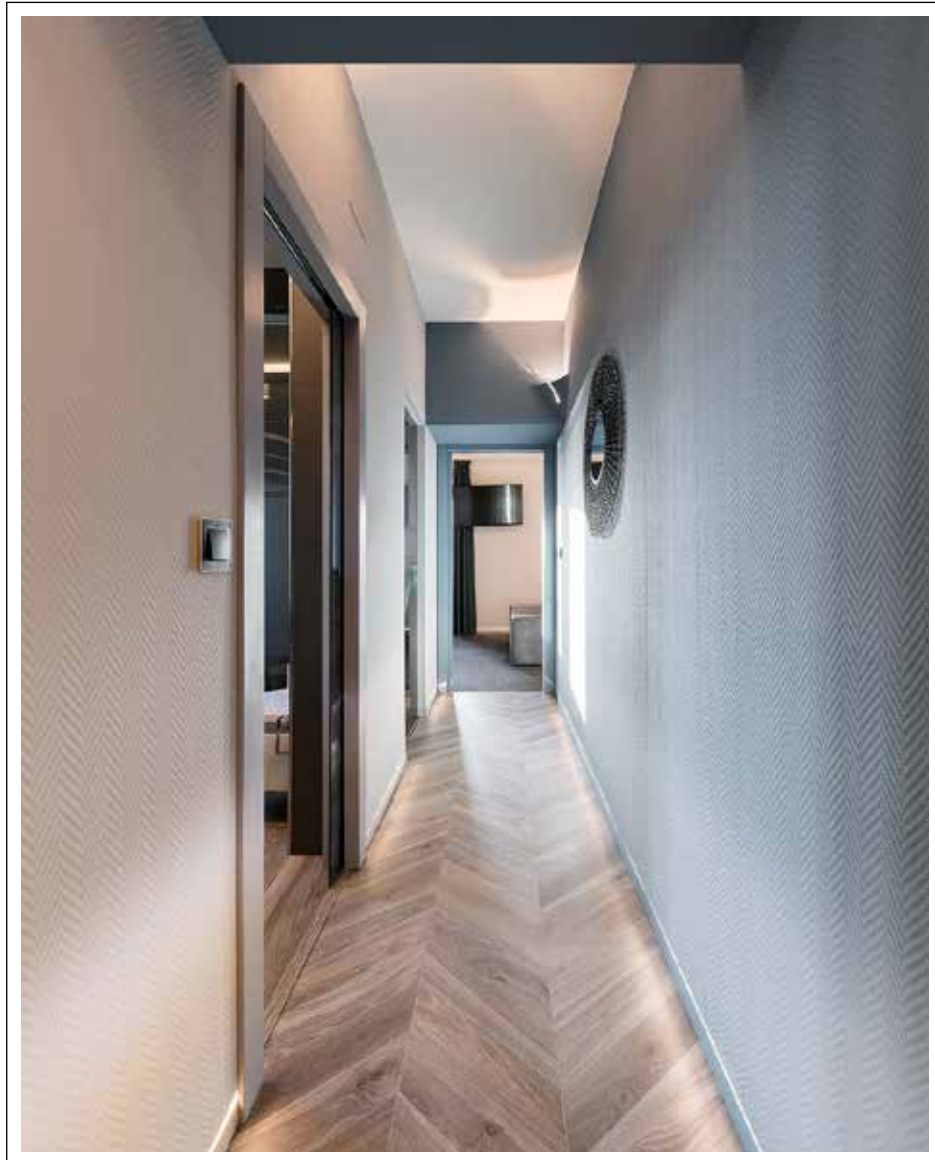

05

FARO ISLA PANCHA

PROJECT

Rehabilitation of the old lighthouse, respecting the singular elements of the pre-existent building.

ARCHITECT

PF1 Interiorismo, interior designers

LOCATION

Galicia (Spain)